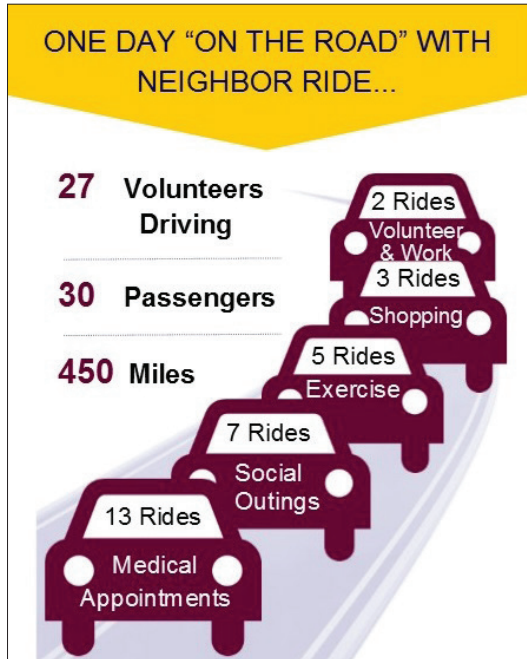

Inclement Weather Policy

- Either the driver or passenger may cancel the ride.
- If you are comfortable driving, always make a second call to the passenger the day of the ride (the passenger may want to cancel).
- If the ride is canceled, be sure the office is informed.
- If you are doing one leg of a round trip, be sure to call the office to assure other driver is contacted.
- Neighbor Ride does NOT follow the Howard County School or Government cancellation policy.

Howard County Senior Centers

- If schools are closed = All Senior Centers are closed.
- If schools have a 2-hr delay = Centers open at 10 am however no Senior Plus program.

Tino's Results

We are happy to report that Neighbor Ride made \$522.00 at the November 17th Restaurant night at Tino's. Thanks to all who joined us.

Welcome Fred!

We are pleased to welcome our new Ride Coordinator, Fred Bondroff. Fred has finished his training and has joined Sue and Penny on the Tuesday team.

Rebuilding Together Howard County

This program is accepting homeowner applications for free home repairs. To be eligible, you have to own your home and it has to be located in Howard County. Free repairs are provided to homeowners who are unable to afford to repair their homes. All types of repairs are provided to ensure the homeowner is safe, warm and dry. For more information, call 410-381-3338 or visit our web site, www.rebuildingtogetherhowardcounty.org. Applications are on the web site.